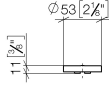

11 188 811

- with hot / cold marking
- for two-hole basin mixer

| | | |
|---|-------------------------------|---------------|
|  | Chrome | 11 188 811-00 |
|  | Brushed Platinum | 11 188 811-06 |
|  | Platinum | 11 188 811-08 |
|  | Durabress (23kt Gold) | 11 188 811-09 |
|  | Dark Chrome | 11 188 811-19 |
|  | Brushed Durabress (23kt Gold) | 11 188 811-28 |
|  | Brushed Dark Platinum | 11 188 811-99 |

11 188 811

mm [inches]

11 188 811

Parts for other
finishes can be found
here: Brushed
Platinum